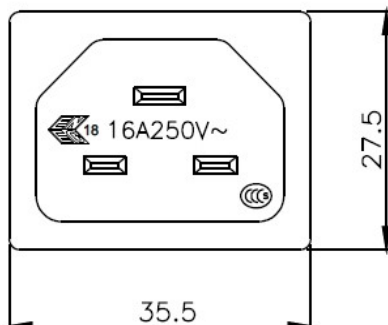

## 產品規格圖

## (STANDARD OF PRODUCTS)

產品類別(CATOLOGE):	IEC公座 (IEC INLET)
產品名稱(NAME):	SS-3BA Series
規格(STANDARD):	IEC60320 C22 VERY HOT CONDITION
材質(MATERIAL):	PET
電流(CURRENT RATING):	(1)20A (2)16A
電壓(VOLTAGE RATING):	250V AC
產品認證(APPROVALS):	(1)UL/CUL (2)CCC/ENEC

## 規 格 圖 (SPECIFICATION)

ORDER NO.	PIN TYPE
2.8	
6.3	
4.8	