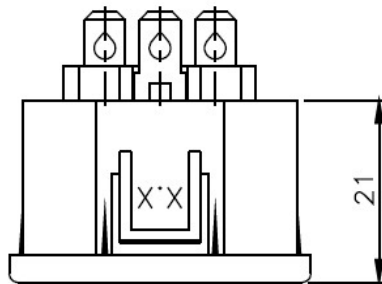

## 產品規格圖

## (STANDARD OF PRODUCTS)

產品類別(CATOLOGE):	IEC公座 (IEC INLET)
產品名稱(NAME):	SS-3BA Series
規格(STANDARD):	IEC60320 C22 VERY HOT CONDITION
材質(MATERIAL):	PET
電流(CURRENT RATING):	(1)20A (2)16A
電壓(VOLTAGE RATING):	250V AC
產品認證(APPROVALS):	(1)UL/CUL (2)CCC/ENEC

## 規 格 圖 (SPECIFICATION)

ORDER NO.	PIN TYPE
2.8	
6.3	
4.8	