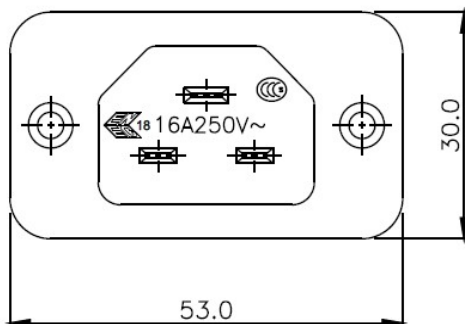

產品規格圖

(STANDARD OF PRODUCTS)

產品類別(CATOLOGE):	IEC公座 (IEC INLET)
產品名稱(NAME):	SS-3AA Series
規格(STANDARD):	IEC60320 C22 VERY HOT CONDITION
材質(MATERIAL):	PET
電流(CURRENT RATING):	(1)20A (2)16A
電壓(VOLTAGE RATING):	250V AC
產品認證(APPROVALS):	(1)UL/CUL (2)CCC/ENEC

規 格 圖 (SPECIFICATION)

ORDER NO.	PIN TYPE
2.8	
6.3	
4.8	