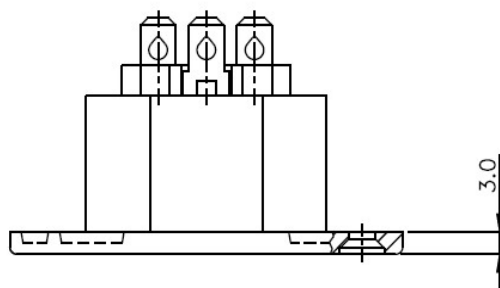

產品規格圖

(STANDARD OF PRODUCTS)

產品類別(CATOLOGE):	IEC公座 (IEC INLET)
產品名稱(NAME):	SS-3AA Series
規格(STANDARD):	IEC60320 C22 VERY HOT CONDITION
材質(MATERIAL):	PET
電流(CURRENT RATING):	(1)20A (2)16A
電壓(VOLTAGE RATING):	250V AC
產品認證(APPROVALS):	(1)UL/CUL (2)CCC/ENEC

規 格 圖 (SPECIFICATION)

ORDER NO.	PIN TYPE
2.8	
6.3	
4.8	