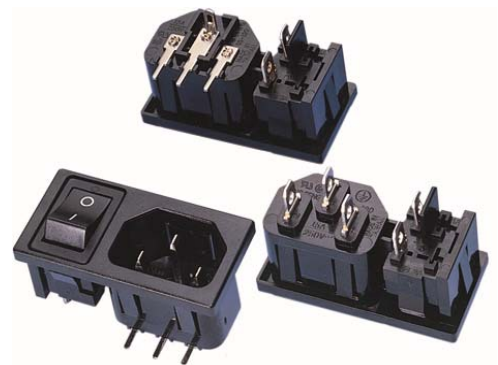

#### (STANDARD OF PRODUCTS)

產品類別(CATOLOGE):	搖擺開關+IEC公座(IEC INLET WITH ROCKER SWITCH)
產品名稱(NAME):	SS-120+RF-1003(RF-2001)
材質(MATERIAL):	PC
<b>SS-120</b>	
電流(CURRENT RATING):	(1) 15A (2) 10A
電壓(VOLTAGE RATING):	250V AC
產品認證(APPROVALS):	(1) UL/CSA (2) VDE/SEMKO/CCC
<b>RF-1003</b>	
規格(RATING):	(1) 10GPA 250V AC T85 TV-5 125V AC T85 (2) 8A/80A 250V AC T85 10(4)A 205V AC T85
產品認證(APPROVALS):	(1) UL/CUL (2) ENEC/CQC/KC